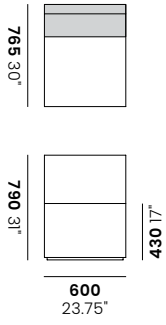

30° Curved Seat

Inner radius: **530** 20.75"
Outer radius: **1050** 41.25"

Seat

30° Curved Ottoman

Inner radius: **530** 20.75"
Outer radius: **1050** 41.25"

Ottoman

30° Curved Lounger

Inner radius: **285** 11.25"
Outer radius: **1050** 41.25"

Lounger

GUL-11

GUL-12

30° Curved Lounger Ottoman

GUL-13

GUL-14

Inner radius: **285** 11.25"
Outer radius: **1050** 41.25"

Lounger Ottoman