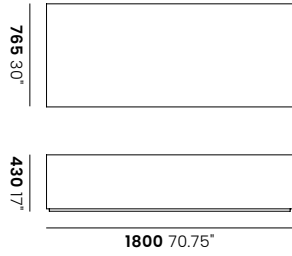

Lounger

30° Curved Lounger Ottoman

Inner radius: **285** 11.25"
Outer radius: **1050** 41.25"

Lounger Ottoman

GUL-16

Side Table