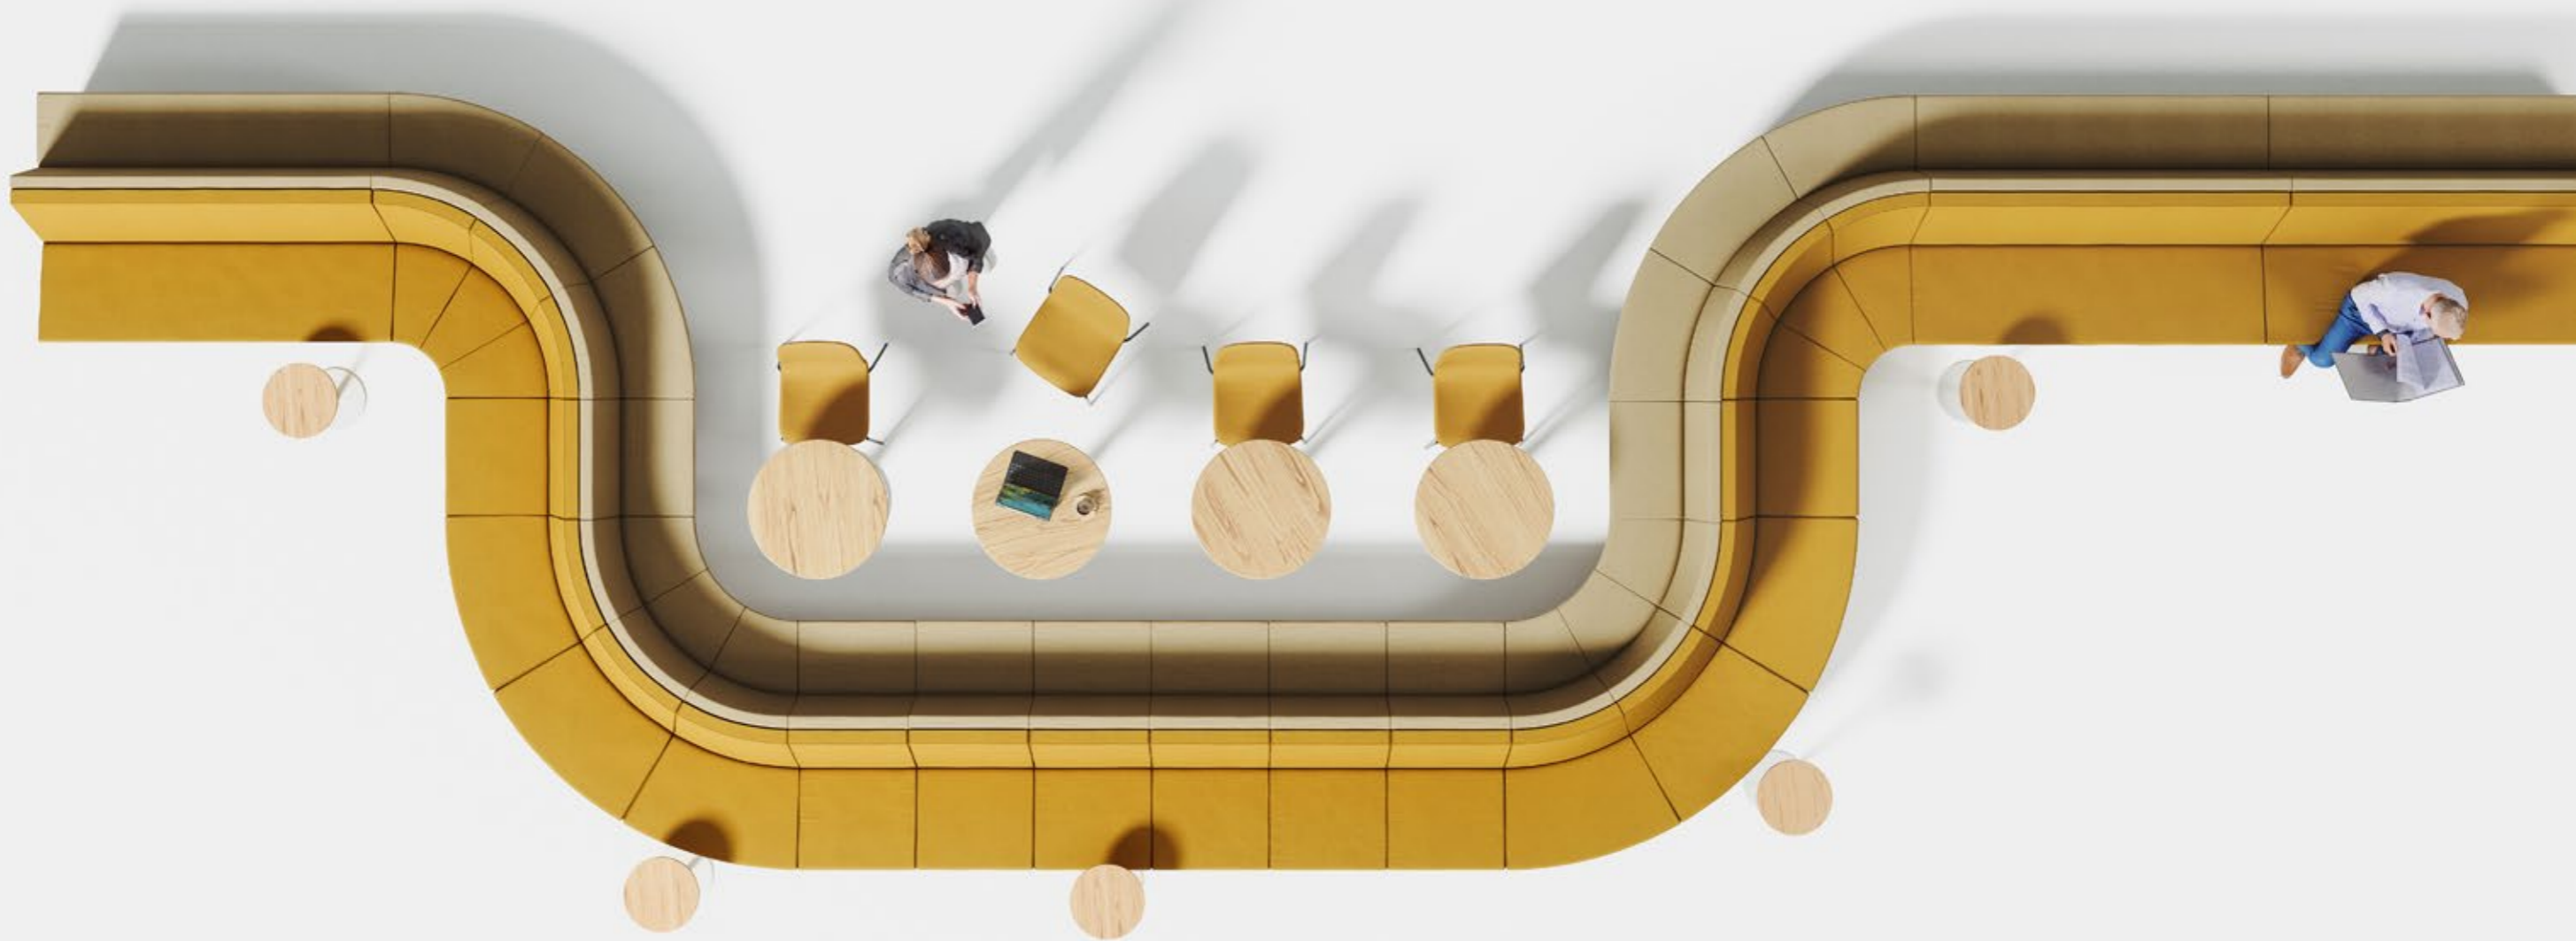

Guell

Inspired by the serpentine bench seating that frames Gaudi's Park Güell, the Guell collection is centred on curved, clean lines and open, flowing spaces. Park Guell was designed to enhance the qualities of the existing landscape, and Guell playfully channels this vision. Guell's modular nature and power and data integration allow it to coalesce with all environments, making adaptable seating a walk in the park.

Certifications

GECA certified

Materials

Upholstered elements constructed using Dunlop Enduro® foam with MDF substrate, upholstered in Customer's Own Material (COM) and/or Leather (COL). Side table consists of powder coated mild steel base with veneered MDF or laminated structural board with matching ABS edge table top.

30° Curved Seat

Inner radius: **530** 20.75"
Outer radius: **1050** 41.25"

Seat

30° Curved Ottoman

Inner radius: **530** 20.75"
Outer radius: **1050** 41.25"

Ottoman

30° Curved Lounger

Inner radius: **285** 11.25"
Outer radius: **1050** 41.25"