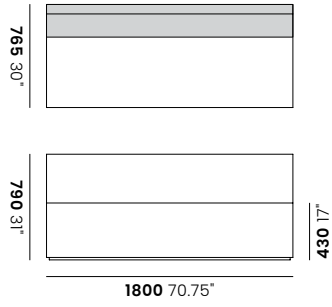

Lounger

GUL-12

30° Curved Lounger Ottoman

Inner radius: **285** 11.25"
Outer radius: **1050** 41.25"

Lounger Ottoman

Side Table