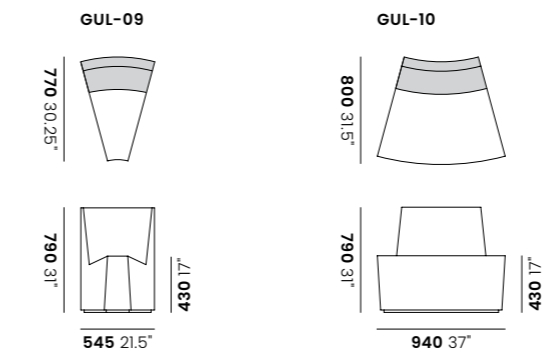

30° Curved Seat

Inner radius: **530** 20.75"
Outer radius: **1050** 41.25"

Seat

30° Curved Ottoman

Inner radius: **530** 20.75"
Outer radius: **1050** 41.25"

Ottoman

30° Curved Lounger

Inner radius: **285** 11.25"
Outer radius: **1050** 41.25"

Lounger

GUL-11

GUL-12

30° Curved Lounger Ottoman

GUL-13

GUL-14

Inner radius: **285** 11.25"
Outer radius: **1050** 41.25"

Lounger Ottoman