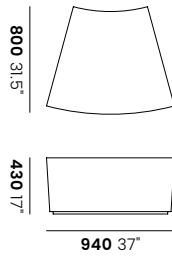

30° Curved Seat

Inner radius: **530** 20.75"
Outer radius: **1050** 41.25"

Seat

30° Curved Ottoman

Inner radius: **530** 20.75"
Outer radius: **1050** 41.25"

Ottoman

30° Curved Lounger

Inner radius: **285** 11.25"
Outer radius: **1050** 41.25"

Lounger

GUL-11

GUL-12

30° Curved Lounger Ottoman

GUL-13

GUL-14

Inner radius: **285** 11.25"
Outer radius: **1050** 41.25"

Lounger Ottoman