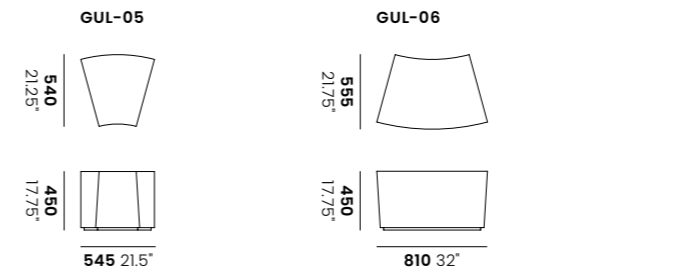

30° Curved Seat

Inner radius: **530** 20.75"
Outer radius: **1050** 41.25"

Seat

30° Curved Ottoman

Inner radius: **530** 20.75"
Outer radius: **1050** 41.25"

Ottoman

30° Curved Lounger

Inner radius: **285** 11.25"
Outer radius: **1050** 41.25"

Lounger

GUL-11

GUL-12

30° Curved Lounger Ottoman

GUL-13

GUL-14

Inner radius: **285** 11.25"
Outer radius: **1050** 41.25"

Lounger Ottoman