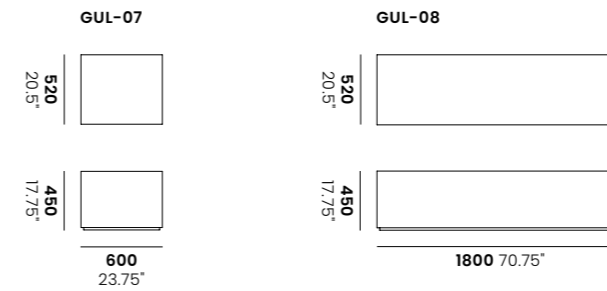

30° Curved Seat

Inner radius: **530** 20.75"
Outer radius: **1050** 41.25"

Seat

30° Curved Ottoman

Inner radius: **530** 20.75"
Outer radius: **1050** 41.25"

Ottoman

30° Curved Lounger

Inner radius: **285** 11.25"
Outer radius: **1050** 41.25"