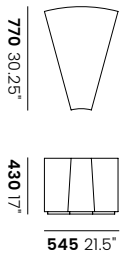

30° Curved Seat

Inner radius: **530** 20.75"
Outer radius: **1050** 41.25"

Seat

30° Curved Ottoman

Inner radius: **530** 20.75"
Outer radius: **1050** 41.25"

Ottoman

30° Curved Lounger

Inner radius: **285** 11.25"
Outer radius: **1050** 41.25"

Lounger

GUL-11

GUL-12

30° Curved Lounger Ottoman

GUL-13

GUL-14

Inner radius: **285** 11.25"
Outer radius: **1050** 41.25"

Lounger Ottoman

GUL-15

GUL-16

Side Table

GUL-17