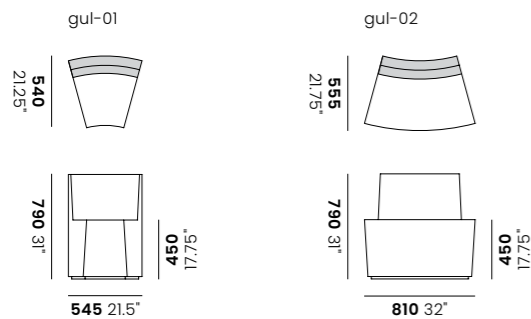

30° Curved Seat

Inner radius: **530** 20.75"
Outer radius: **1050** 41.25"

Seat

30° Curved Ottoman

Inner radius: **530** 20.75"
Outer radius: **1050** 41.25"

Ottoman

30° Curved Lounger

Inner radius: **285** 11.25"
Outer radius: **1050** 41.25"