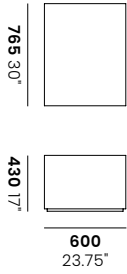

Lounger Ottoman

GUL-15