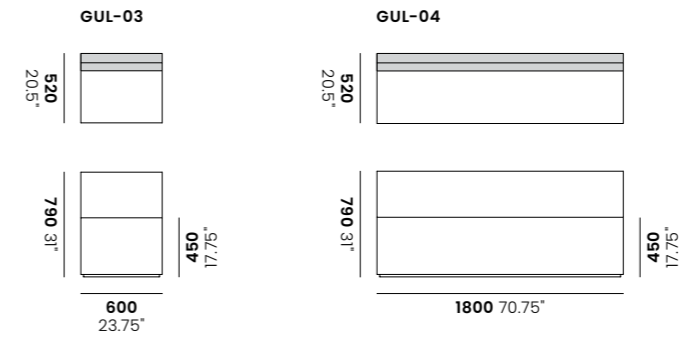

30° Curved Seat

Inner radius: **530** 20.75"
Outer radius: **1050** 41.25"

Seat

30° Curved Ottoman

Inner radius: **530** 20.75"
Outer radius: **1050** 41.25"

Ottoman

30° Curved Lounger

Inner radius: **285** 11.25"
Outer radius: **1050** 41.25"