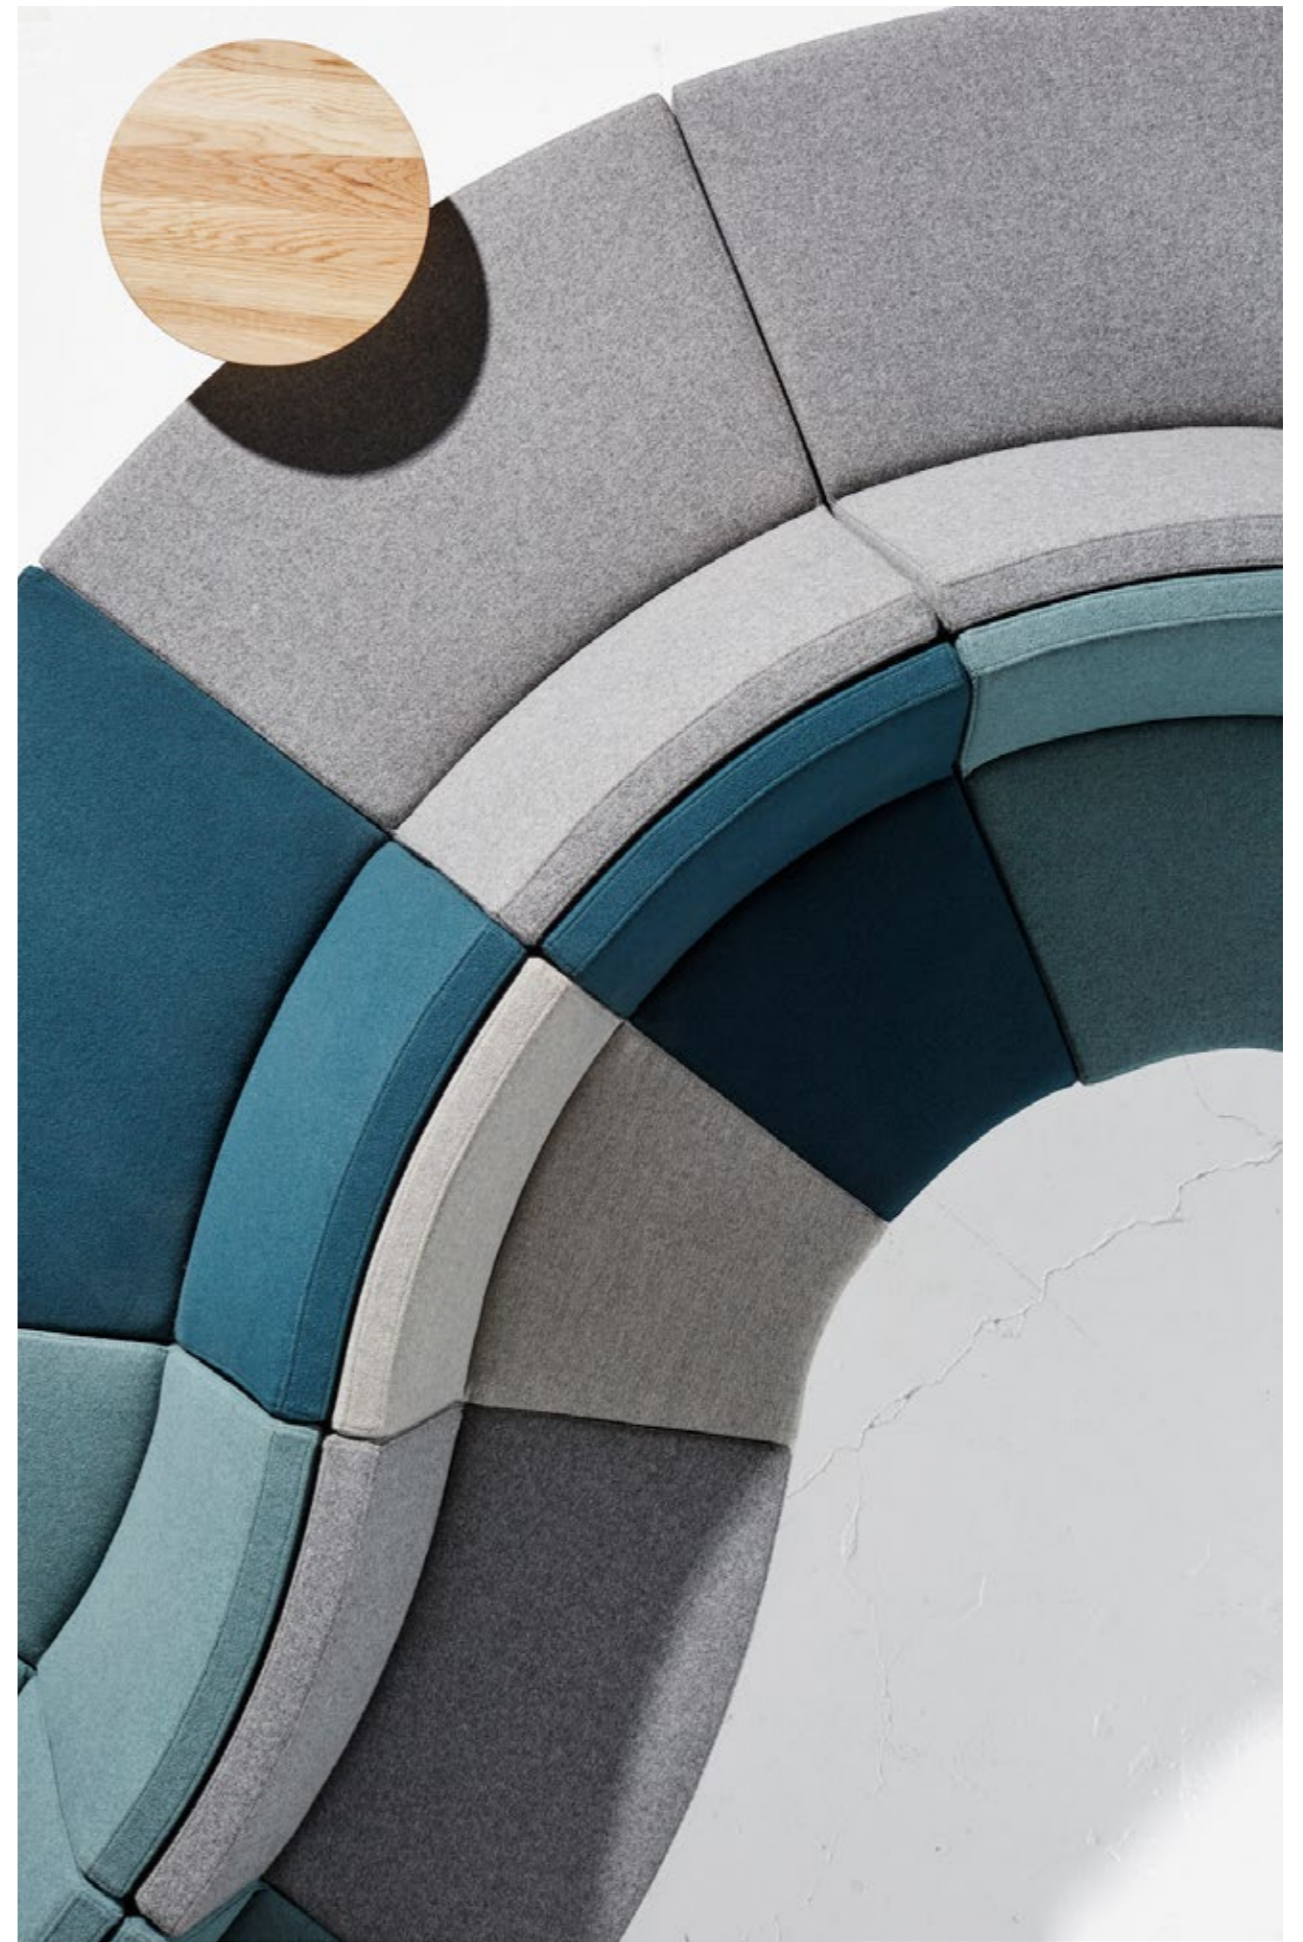

Guell

Inspired by the serpentine bench seating that frames Gaudi's Park Güell, the Guell collection is centred on curved, clean lines and open, flowing spaces. Park Guell was designed to enhance the qualities of the existing landscape, and Guell playfully channels this vision. Guell's modular nature and power and data integration allow it to coalesce with all environments, making adaptable seating a walk in the park.

Certifications

GECA certified

Materials

Upholstered elements constructed using Dunlop Enduro® foam with MDF substrate, upholstered in Customer's Own Material (COM) and/or Leather (COL). Side table consists of powder coated mild steel base with veneered MDF or laminated structural board with matching ABS edge table top.

30° Curved Seat

Inner radius: **530** 20.75"
Outer radius: **1050** 41.25"

Seat

30° Curved Ottoman

Inner radius: **530** 20.75"
Outer radius: **1050** 41.25"

Ottoman

30° Curved Lounger

Inner radius: **285** 11.25"
Outer radius: **1050** 41.25"