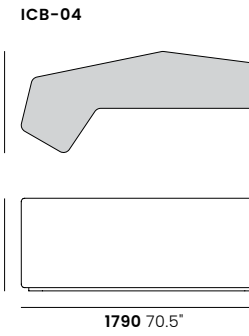

Custom
Powder Coat

Side Table Top

White
Compact Laminate

Black
Compact Laminate

Dimensions

Seat

Backrest

Side Table