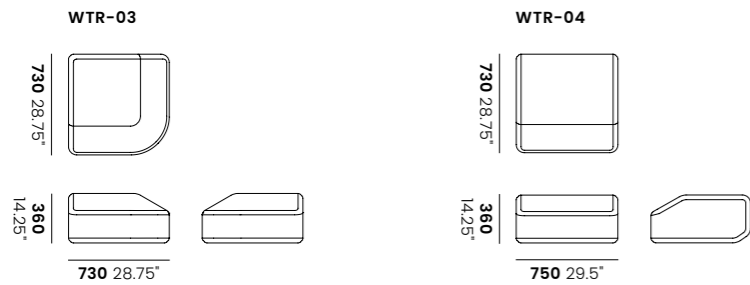

Black

Dimensions

Seat

Bench

Seat w/ Seat Pad

Bench w/ Seat Pad

Bench w/ Cooler, Storage, Planter

Side Table