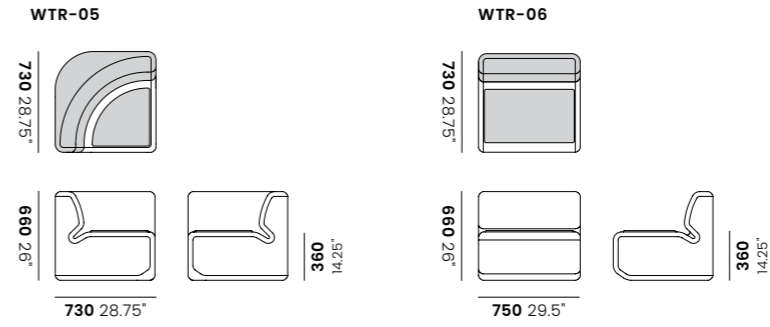

Black

Dimensions

Seat

Bench

Seat w/ Seat Pad

Bench w/ Seat Pad

Bench w/ Cooler, Storage, Planter

Side Table