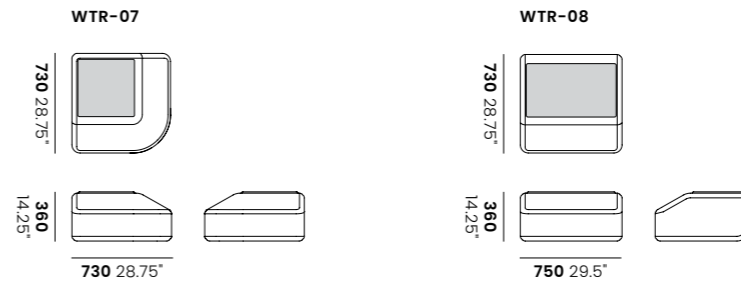

Black

Dimensions

Seat

Bench

Seat w/ Seat Pad

Bench w/ Seat Pad

Bench w/ Cooler, Storage, Planter

Side Table