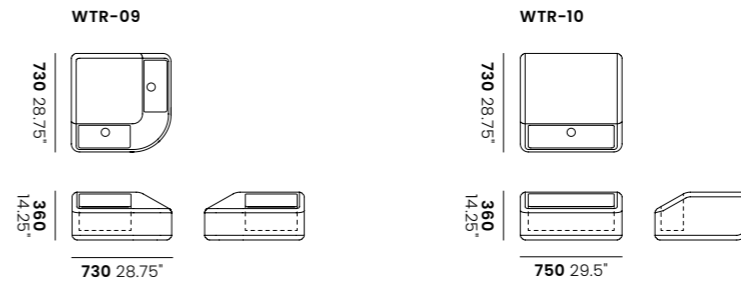

Black

Dimensions

Seat

Bench

Seat w/ Seat Pad

Bench w/ Seat Pad

Bench w/ Cooler, Storage, Planter

Side Table