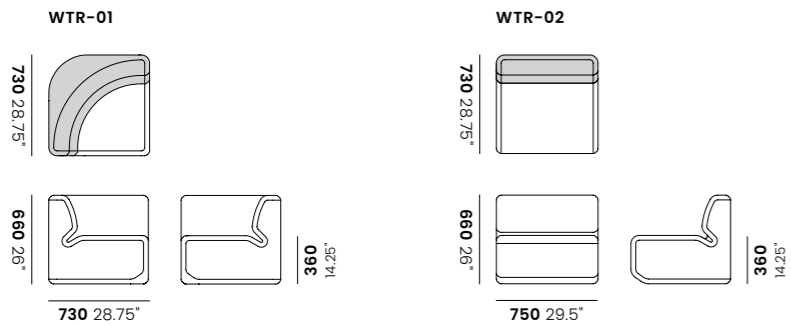

Notes

- Each seating module supplied with connectors, used to link modules together.

Finishes

Upholstery

Fabric
COM

Leather
COL

Seating

White

Black

Dimensions

Seat

Bench

Seat w/ Seat Pad

Bench w/ Seat Pad

Bench w/ Cooler, Storage, Planter

Side Table