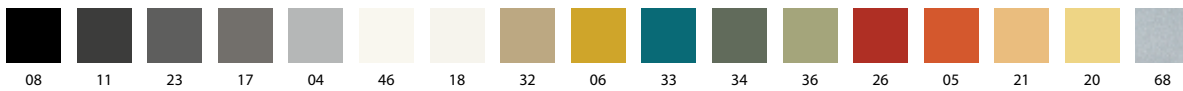

AGORÀ DOUBLE

Cisotti & Laube / 2019

segls

Table with two tops.

Frame and tops in metal with powder coated finish.

Glides: black polyamide

	Article	Powder coated frame	pcs / dimensions volume / gross weight product net weight
Table Agorà	T0204		1 pc / 52x12x60 cm 0,04 m ³ / 14,5 Kg 13,25 Kg

Finishes

Metal frame

08 11 23 17 04 46 18 32 06 33 34 36 26 05 21 20 68

Dimensions