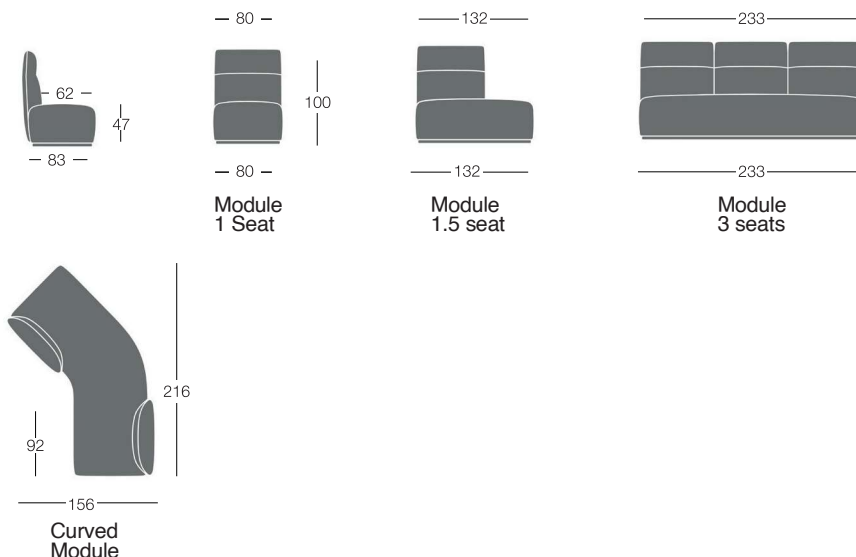

**Base:** metal in powder coated finish.

**Covers:** fabric, faux-leather, or C.O.M (preferably in solid colours).

	Article	Upholstery	Seat Only	Seat+ 1 Backrest	Seat + 2 Backrests	Seat + 3 Backrests	pcs/ dimensions volume / gross weight/ product net weight
Module 1 Seat	From I340 To I341	Gazebo Xtreme Plus / Magnum / Rivet / Main Line Flax Blazer / Gingko / Step Melange / Silvertex / Remix3 Steelcut Trio3 / Atlas / Canvas2 Leather C.O.L. C.O. faux leather / C.O.M. (solid colour)					1 pc / 80X83X53 cm 0,35 m3 / 25Kg 18 Kg
Module 1.5 seat	From I342 To I344	Gazebo Xtreme Plus / Magnum / Rivet / Main Line Flax Blazer / Gingko / Step Melange / Silvertex / Remix3 Steelcut Trio3 / Atlas / Canvas2 Leather C.O.L. C.O. faux leather / C.O.M. (solid colour)					1 pc / 135X83X53cm 0,53 m3 / 34 Kg 26,5 Kg
Module 3 seats	From I345 To I358	Gazebo Xtreme Plus / Magnum / Rivet / Main Line Flax Blazer / Gingko / Step Melange / Silvertex / Remix3 Steelcut Trio3 / Atlas / Canvas2 Leather C.O.L. C.O. faux leather / C.O.M. (solid colour)					1 pc / 239X83X53 cm 1,1 m3 / 68Kg 60 Kg
Curved Module	From I359 To I367	Gazebo Xtreme Plus / Magnum / Rivet / Main Line Flax Blazer / Gingko / Step Melange / Silvertex / Remix3 Steelcut Trio3 / Atlas / Canvas2 Leather C.O.L. C.O. faux leather / C.O.M. (solid colour)					1 pc / 216X150X53 cm 1,62 m3 / 63 Kg 55 Kg
							<b>Backrest</b> 1 pc / 83X26X112,5cm 0,24 m3 / 18 Kg 14,5 Kg

### Dimensions

#### One Seat

Solid fabric: for 1 pc 420 cm (H.140 cm)  
C.O.L. qty: for 1 pc 2,7 m2

#### 1.5 Seat

Solid fabric: for 1 pc 720 cm (H.140 cm)  
C.O.L. qty: for 1 pc 10,8 m2