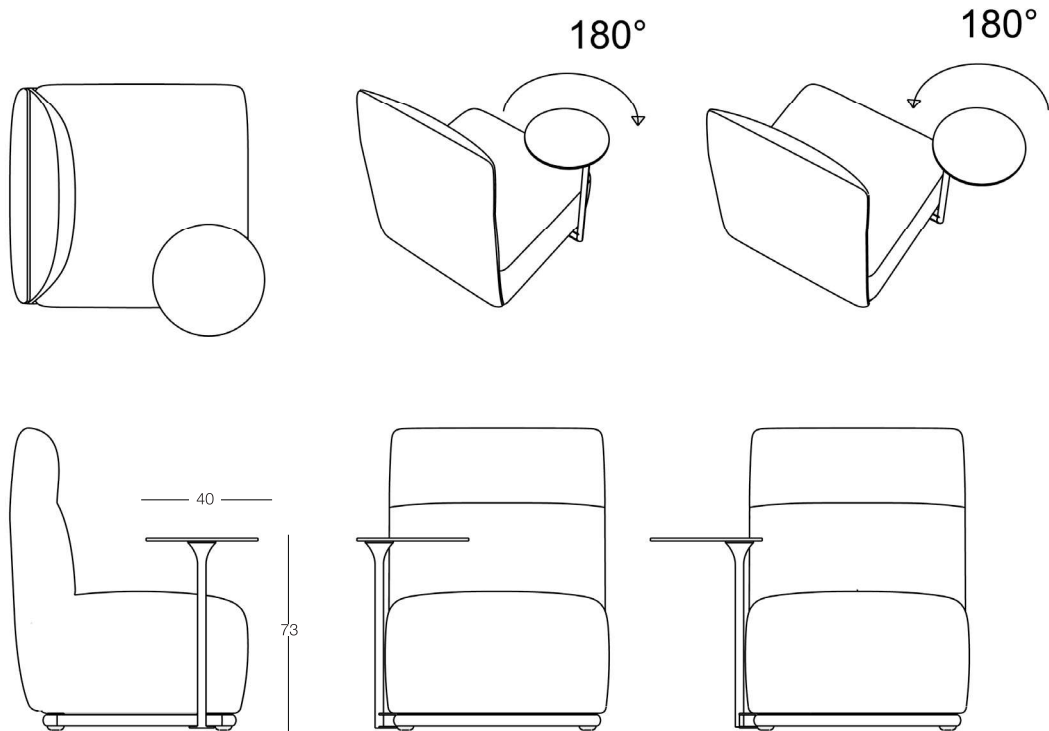

## Finishes

Metal Frame

Multifunctional table with turnable table top.  
 Frame: Metal powder coated finish  
 Top: HPL laminate Ø 40 cm  
 Possibility to install it along the perimeter of the seat

Article		pcs/ dimensions volume / gross weight/ product net weight	
Table Ø 40 cm	MTAVSKY	€ 280,00	1 pc / 42X67X12cm 0.03 m <sup>3</sup> / 7 Kg 4 Kg