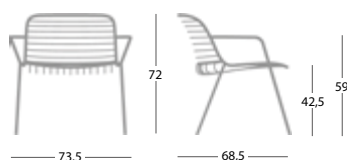

## Dimensions

Article	Powder coated frame	pcs / dimensions Volume Gross weight Product Net Weight
Lounge with armrests	S0182	2 pz / 76x73x78 cm 0,43 m <sup>3</sup> / 17,0 kg 7,5 kg

## Dimensions

4 +/-