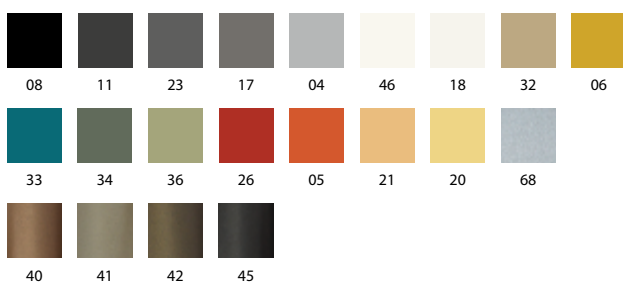

Finishes

Metal frame