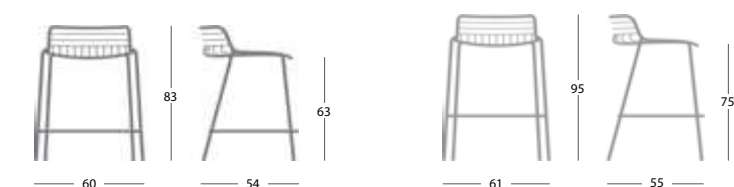

## Dimensions

## Stackable stool H63 and H75

Frame: in steel with powder painted finish

Cushion: removable in fabric for outdoor

Glides: thermoplastic material

	Article	Powder coated frame	pcs / dimensions Volume Gross weight Product Net Weight
Stool H63	G0189		2 pz / 57x63x90 cm 0,32 m <sup>3</sup> / 16,0 kg 7,0 kg
Stool H75	G0190		2 pz / 60x64x100 cm 0,38 m <sup>3</sup> / 16,0 kg 7,0 kg

## Cushion

Art. C0179 Removable cushion in fabric Sunbrella Natté suitable for outdoor use.