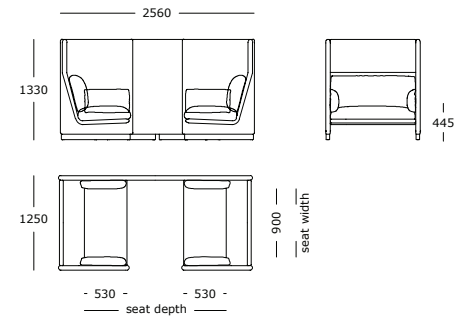

2.5 seater

High back

2 seater

High back

1.5 seater

Low back

2.5 seater

Low back

2 seater

Low back

1.5 seater

Combi

2 seater

Combi

2 seater with wooden table

Combi

1.5 seater

**Additional
Mounted table, plug and USB charger**

High back, 2.5 seater

High back, 2 seater

High back, 1.5 seater

Low back, 2.5 seater

Low back, 2 seater

Low back, 1.5 seater

Combi, 2 seater

Combi, 1.5 seater

Plug and USB charger

307 x 52 mm