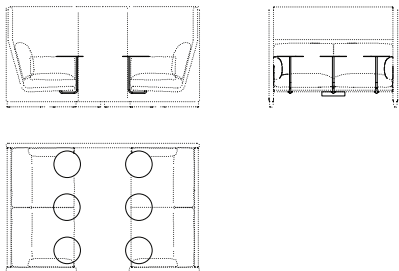

2.5 seater

High back

2 seater

High back

1.5 seater

Low back

2.5 seater

Low back

1.5 seater

**Additional
Mounted table, plug and USB charger**

High back, 2.5 seater

High back, 2 seater

High back, 1.5 seater

Low back, 2.5 seater

Low back, 2 seater

Low back, 1.5 seater

Combi, 2 seater

Combi, 1.5 seater

Plug and USB charger

307 x 52 mm