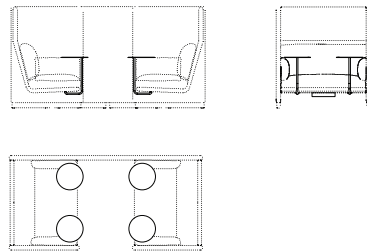

1.5 seater

**Additional
Mounted table, plug and USB charger**

High back, 2.5 seater

High back, 2 seater

High back, 1.5 seater

Low back, 2.5 seater

Low back, 2 seater

Low back, 1.5 seater

Combi, 2 seater

Combi, 1.5 seater

Plug and USB charger

307 x 52 mm