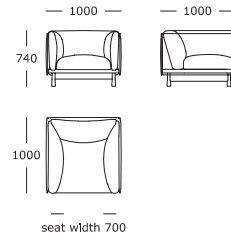

MAINTENANCE

Loose seat- and back cushions, or filling with down and feathers, should be patted down regularly to maintain their shape. Cushions and scatters should be shaken and fluffed up regularly to maintain their shape. To ensure the longevity of your product, please follow our care and maintenance guides. All guides can be downloaded at wendelbo.com/care

Module 4

Corner

Module 5

Side module, left arm

Module 6

Side module, right arm

Module 7

Chaise long, left arm