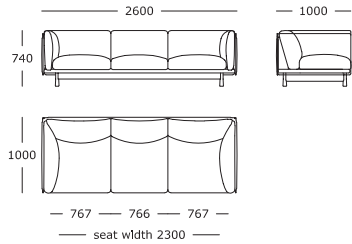

Module 1

3 seater