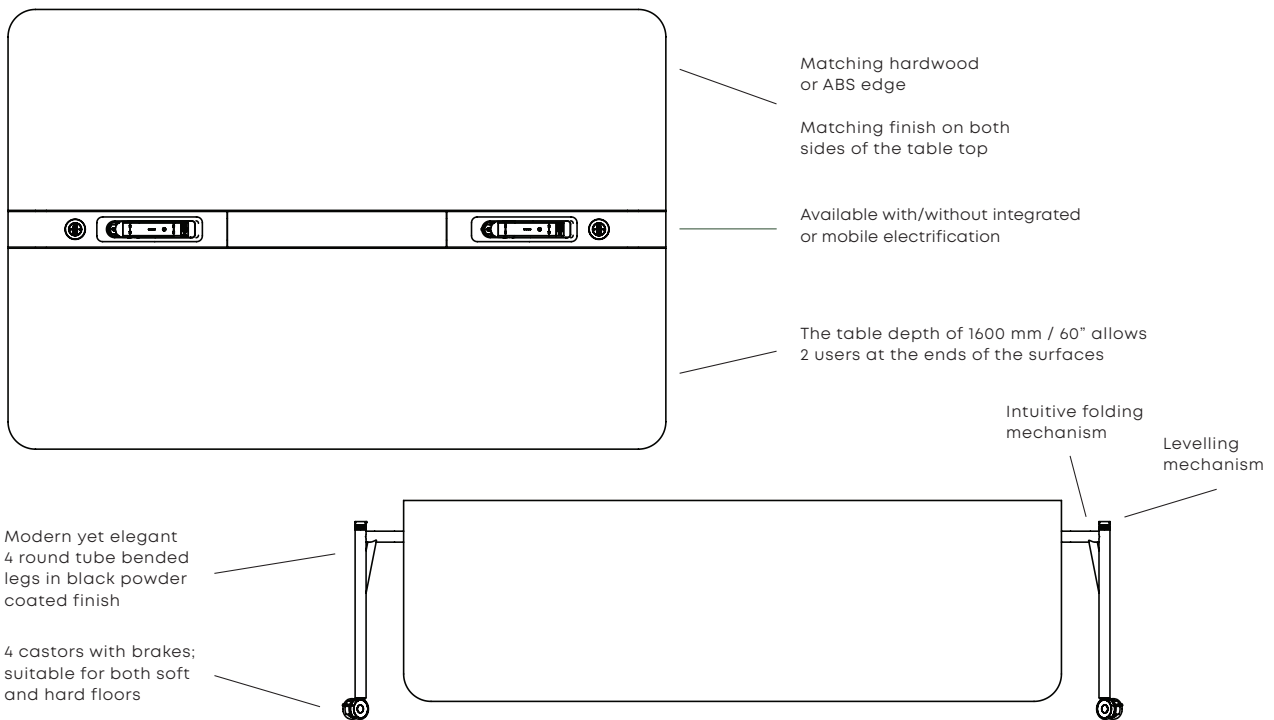

# FOLDING SURFACES

Best of  
NeoCon  
2024

Business  
Impact

Mobile double-folding bench desk,  
with up to 3.84 sqm usable space

Folding Surfaces is a must-have for modern, flexible, and agile workplaces. This innovative, mobile, battery-powered workbench unfolds effortlessly anywhere, making it perfect for hot desking, touchdown meetings, and collaborative projects.

Winner of the Best of NeoCon 24 Business Impact Award, Folding Surfaces is the ultimate solution for dynamic environments, offering quick setup, portable power, and seamless mobility. Its sleek and elegant design complements any furniture style, ensuring both functionality and aesthetic appeal in your workspace.

## TESTING AND WARRANTY

- Folding Surfaces is designed for severe contract use.
- The table passed testing according to the required BIFMA standards.
- It carries the HOWE 2-year warranty.