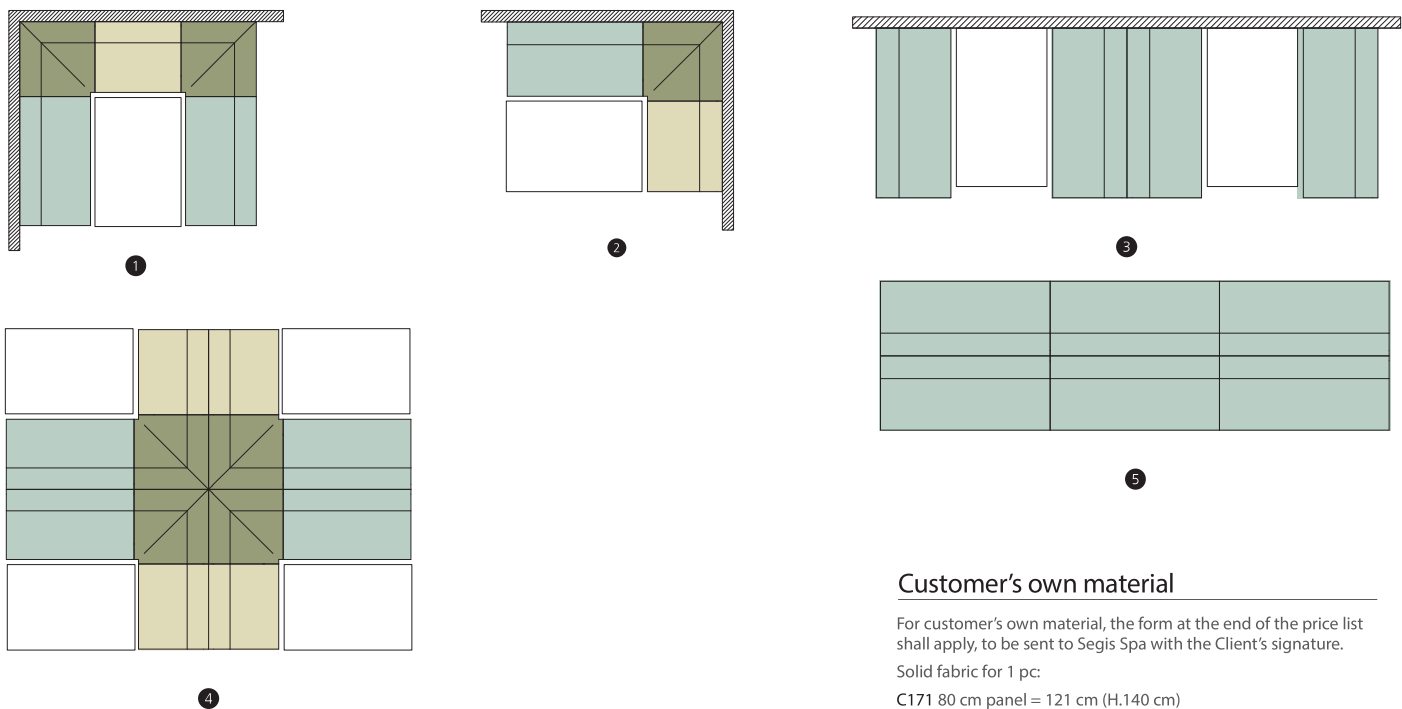

Customer's own material

For customer's own material, the form at the end of the price list shall apply, to be sent to Segis Spa with the Client's signature.

Solid fabric for 1 pc:

C171 80 cm panel = 121 cm (H.140 cm)

C172 120 cm panel = 121 cm (H.140 cm)

C173 150 cm panel = 174 cm (H.140 cm)

C174 180 cm panel = 205 cm (H.140 cm)

C170 A. angle panel 1 side at sight 70 cm = 121 cm (H.140 cm)

C170 B angle panel 2 sides at sight 70x70 cm = 242 cm (H.140 cm)

All prices are net V.A.T.