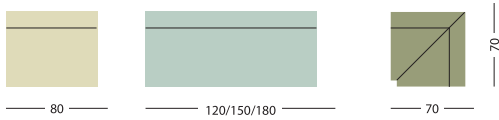

Modules

Compositions

A drawing of the required configuration must accompany your order