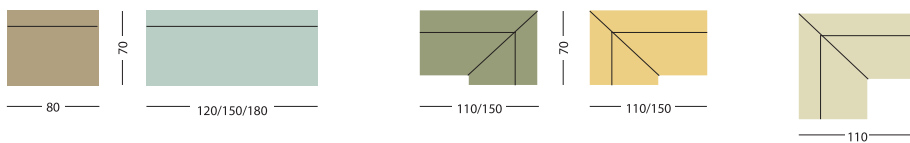

Modules

Compositions

A drawing of the required configuration must accompany your order