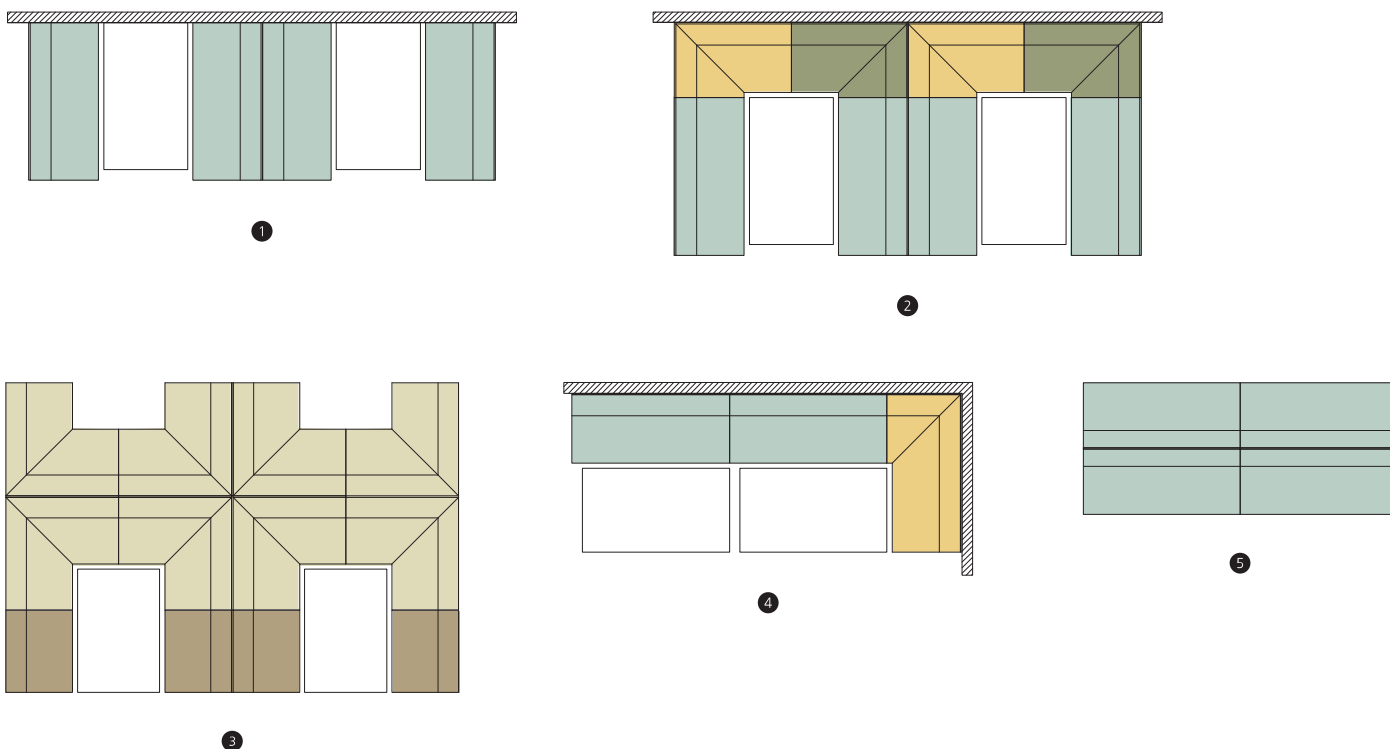

Notice

Right (DX) or left (SX) end refers to position when seated

Finishes

Legs

All prices are net V.A.T.

Back panel h.53 cm (accessory not included in the module price)

	Dimensions	71,8 cm	80 cm	110 cm	120 cm	150 cm	180 cm
Upholstery	Article	C184 R	C186 R	C185 R	C181 R	C182 R	C183 R
	Solid fabric for 1 pc	69 cm (H.140 cm ca)	69 cm (H.140 cm ca)	69 cm (H.140 cm ca)	69 cm (H.140 cm ca)	168 cm (H.140 cm ca)	210 cm (H.140 cm ca)

	Misure	71,8 cm	80 cm	110 cm	120 cm	150 cm	180 cm
	Article	C284 L	C286 L	C285 L	C281 L	C282 L	C283 L

Laminate panel
 White BI, Natural Oak RO

	Article	C284 R	C286 R	C285 R	C281 R	C282 R	C283 R
--	---------	--------	--------	--------	--------	--------	--------

Upholstered panel in faux-leather
 Gazebo
 Magnum

Dimensions

Modules

Compositions

A drawing of the required configuration must accompany your order

Additional costs / Accessories

Lateral ganging device MGAN180
 Back to back ganging device:
 C180FISSAGGIO (without back partition panel)
 C180FISSAGGIO2 (with back partition panel)
 for compositions with back partition panel,
 both ganging devices should be ordered
 Metal plate to connect linear panels
 M180PIASTR2
 Metal plate to connect angle panels
 M180PIASTR1