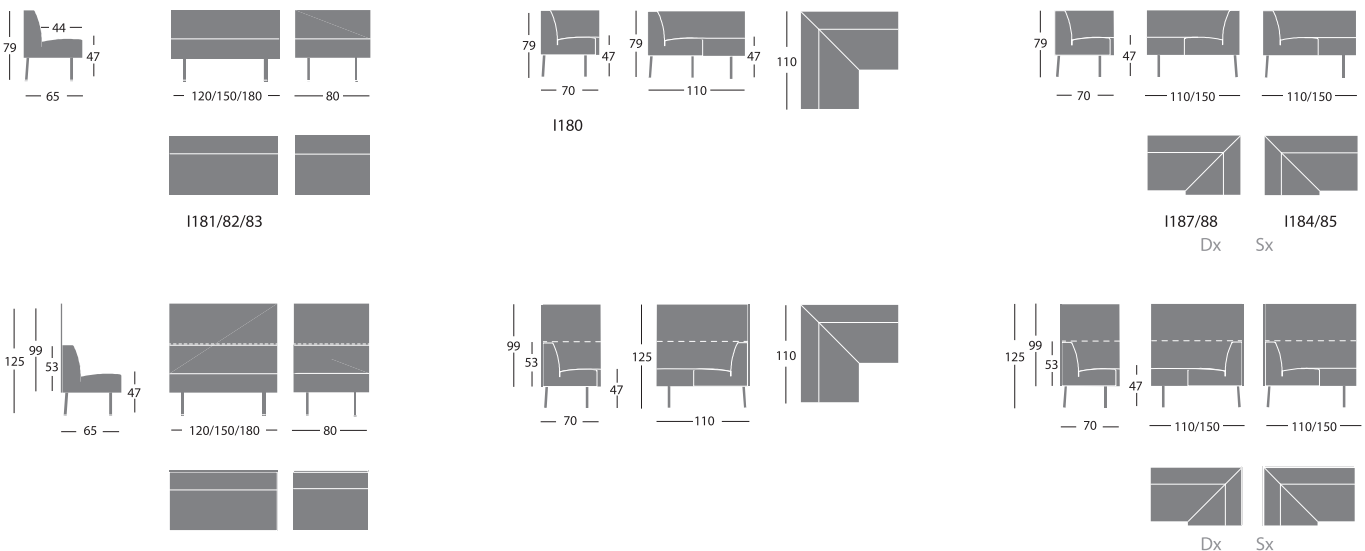

Dimensions